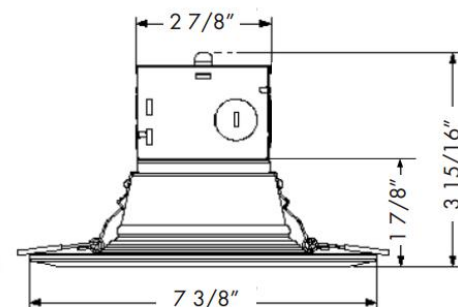

DESCRIPTION

- J-box on the back
- 80% energy saving to incandescent/halogen bulbs
- Fits 6 inch holes
- Instant on
- Suitable for Damp Locations
- Compatible with most dimmers down to 10%
- No tools required for installation

SPECIFICATION

- Housing Material: Aluminum
- Finish: Architectural White
- Mounting: Recessed Downlight
- Input Voltage: 120V, 50/60 Hz
- Power Factor: >0.9
- Wattage : 15W
- CCT Options: 2700K/3000K/4000K/5000K
- Efficacy: 70lm/W
- CRI: >90
- Dim: Triac dimmable
- IP Rank: IP40
- Lifetime : 50,000 hours

CERTIFICATES

- Energy Star
- ETL

Size

| Size | Model | Watts | Color | Lumen | Equivalent | Base |
|--------|--------------|-------|-------------------------|--------|------------|------|
| 6 inch | 6BJ15-XXLRWH | 15W | 2700K/3000K/4000K/5000K | 1050lm | 85-120W | N/A |