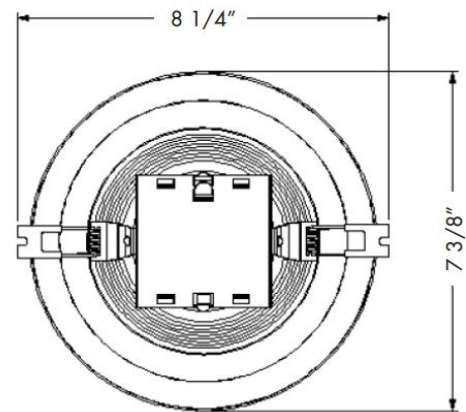

DESCRIPTION

- J-box on the back
- 80% energy saving to incandescent/halogen bulbs
- Fits 6 inch holes
- Instant on
- Suitable for Damp Locations
- Compatible with most dimmers down to 10%
- No tools required for installation

SPECIFICATION

- Housing Material: Aluminum
- Finish: Architectural White
- Mounting: Recessed Downlight
- Input Voltage: 120V, 50/60 Hz
- Power Factor: >0.9
- Wattage : 15W
- CCT Options: 2700K/3000K/4000K/5000K
- Efficacy: 70lm/W
- CRI: >90
- Dim: Triac dimmable
- IP Rank: IP40
- Lifetime : 50,000 hours

CERTIFICATES

- Energy Star
- ETL

Size

| Size | Model | Watts | Color | Lumen | Equivalent | Base |
|--------|--------------|-------|-------------------------|--------|------------|------|
| 6 inch | 6BJ15-XXLRWH | 15W | 2700K/3000K/4000K/5000K | 1050lm | 85-120W | N/A |