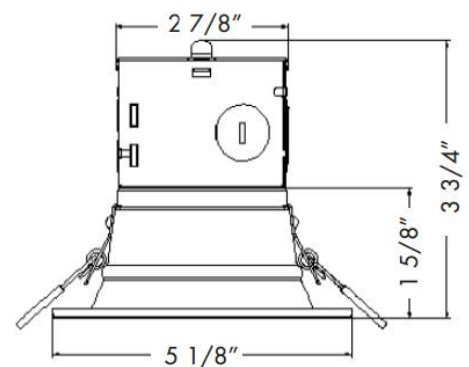

DESCRIPTION

- J-box on the back
- 80% energy saving to incandescent/halogen bulbs
- Fits 4 inch holes
- Instant on
- Suitable for Damp Locations
- Compatible with most dimmers down to 10%
- No tools required for installation

SPECIFICATION

- Housing Material: Aluminum
- Finish: Architectural White
- Mounting: Recessed Downlight
- Input Voltage: 120V, 50/60 Hz
- Power Factor: >0.9
- Wattage : 10W
- CCT Options: 2700K/3000K/4000K/5000K
- Efficacy: 70lm/W
- CRI: >90
- Dim: Triac dimmable
- IP Rank: IP40
- Lifetime : 50,000 hours

CERTIFICATES

- Energy Star
- ETL

Size

Size	Model	Watts	Color	Lumen	Equivalent	Base
4 inch	4BJ10-XXLRWH	10W	2700K/3000K/4000K/5000K	700lm	50-65W	N/A