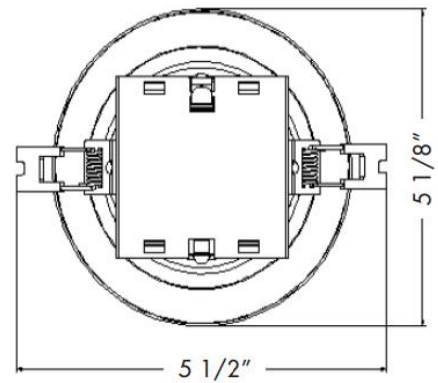

DESCRIPTION

- J-box on the back
- 80% energy saving to incandescent/halogen bulbs
- Fits 4 inch holes
- Instant on
- Suitable for Damp Locations
- Compatible with most dimmers down to 10%
- No tools required for installation

SPECIFICATION

- Housing Material: Aluminum
- Finish: Architectural White
- Mounting: Recessed Downlight
- Input Voltage: 120V, 50/60 Hz
- Power Factor: >0.9
- Wattage : 10W
- CCT Options: 2700K/3000K/4000K/5000K
- Efficacy: 70lm/W
- CRI: >90
- Dim: Triac dimmable
- IP Rank: IP40
- Lifetime : 50,000 hours

CERTIFICATES

- Energy Star
- ETL

Size

Size	Model	Watts	Color	Lumen	Equivalent	Base
4 inch	4BJ10-XXLRWH	10W	2700K/3000K/4000K/5000K	700lm	50-65W	N/A