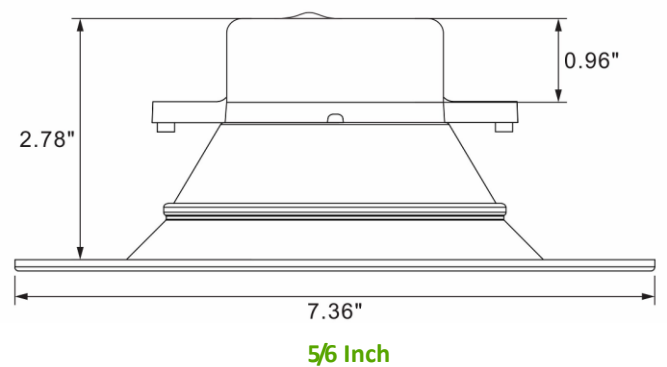

DESCRIPTION

- 3 Colors in 1 light
- Select CCT by switch
- 80% energy saving to incandescent/halogen bulbs
- Fits most 4/5/6 inch cans
- Instant on
- Suitable for Damp Locations
- Compatible with most dimmers down to 5%
- No tools required for installation

SPECIFICATION

- Housing Material: Aluminum
- Finish: Architectural White
- Mounting: Recessed Downlight Retrofit
- Input Voltage: 120V, 50/60 Hz
- Power Factor: >0.9
- Wattage : 8W/12W
- CCT Options: Any 3 colors within 2700K/3000K/3500K/4000K/5000K
- Efficacy: 75lm/W
- CRI: >90
- Dim: Triac dimmable
- IP Rank: IP40
- Base : E26/GU24
- Lifetime : 50,000 hours

CERTIFICATES

- Title 24
- Energy Star
- ETL

Size	Model	Watts	Color	Lumen	Equivalent	Base
4 inch	4CT08##/##/##LR	8W	##/##/## denotes any 3 CCT within: 2700K, 3000K, 3500K, 4000K, 5000K	600lm	50W/65W	E26/GU24
6 inch	6CT12##/##/##LR	12W		900lm	85W/100W	E26/GU24