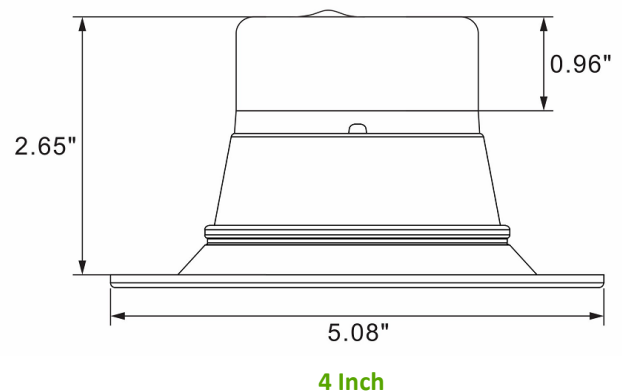

DESCRIPTION

- 3 Colors in 1 light
- Select CCT by switch
- 80% energy saving to incandescent/halogen bulbs
- Fits most 4/5/6 inch cans
- Instant on
- Suitable for Damp Locations
- Compatible with most dimmers down to 5%
- No tools required for installation

SPECIFICATION

- Housing Material: Aluminum
- Finish: Architectural White
- Mounting: Recessed Downlight Retrofit
- Input Voltage: 120V, 50/60 Hz
- Power Factor: >0.9
- Wattage : 8W/12W
- CCT Options: Any 3 colors within 2700K/3000K/3500K/4000K/5000K
- Efficacy: 75lm/W
- CRI: >90
- Dim: Triac dimmable
- IP Rank: IP40
- Base : E26/GU24
- Lifetime : 50,000 hours

CERTIFICATES

- Title 24
- Energy Star
- ETL

Size	Model	Watts	Color	Lumen	Equivalent	Base
4 inch	4CT08##/##/##LR	8W	##/##/## denotes any 3 CCT within: 2700K, 3000K, 3500K, 4000K, 5000K	600lm	50W/65W	E26/GU24
6 inch	6CT12##/##/##LR	12W		900lm	85W/100W	E26/GU24